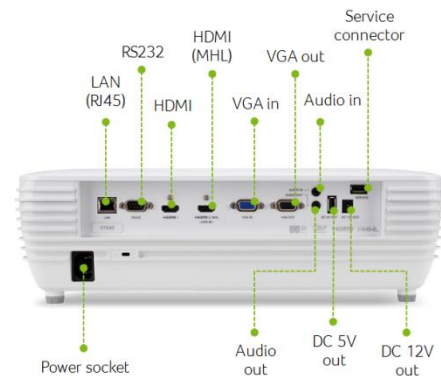

Feature Highlights

Expressive display

- 4K UHD (3,840 x 2,160)
- 8.3 megapixel on screen
- 3,000 ANSI lumens
- Dynamic Black 1,000,000:1
- HDR compatible
- Rec. 2020 compatible
- Acer AcuMotion (Frame interpolation)
- ISFccc certificate
- Super resolution video engine

Enhanced usability

- Wireless Projection²
- 5W x 2 speakers
- Silent mode¹
- Dual HDMI
- AC power on

Installation flexibility

- Vertical lens shift
- 1.6X zoom

Eco-friendly functionality

- Acer EcoProjection
- Lamp life up to 15,000 hours (ExtremeEco mode)

4K UHD

The Consumer Electronics Association (CEA) definition of 4K Ultra HD (UHD, 3,840 x 2,160) states the display resolution must have at least 8 million active pixels. Acer 4K Ultra HD resolution with TI XPR technology serves more than 8.3 million on-screen pixels — four times more of a Full HD. All details come alive.

AcuMotion

Acer AcuMotion

AcuMotion is a frame interpolation system that removes unwanted motion blur. The system calculates and generates intermediate frames, inserting them into existing ones. By doing so, the movie can be ultra-smooth even in fast moving scenes.

HDR compatible

HDR (High dynamic range) is a technique to reproduce a greater dynamic range of luminosity. It preserves details in the darkest & brightest areas, and presents a similar range of luminance that the color is close to how we see in real life. The expanded contrast & wider range of brightness produces true-to-life color. Image comes to life with HDR compatible.

Rec. 2020 compatible

Rec. 2020, also known as BT. 2020, is the recommendation for UHDTV defined by International Telecommunications Union (ITU). With Rec. 2020 compatible, projector is able to read and translate rec. 2020 language into rec. 709 for superior color reproduction.