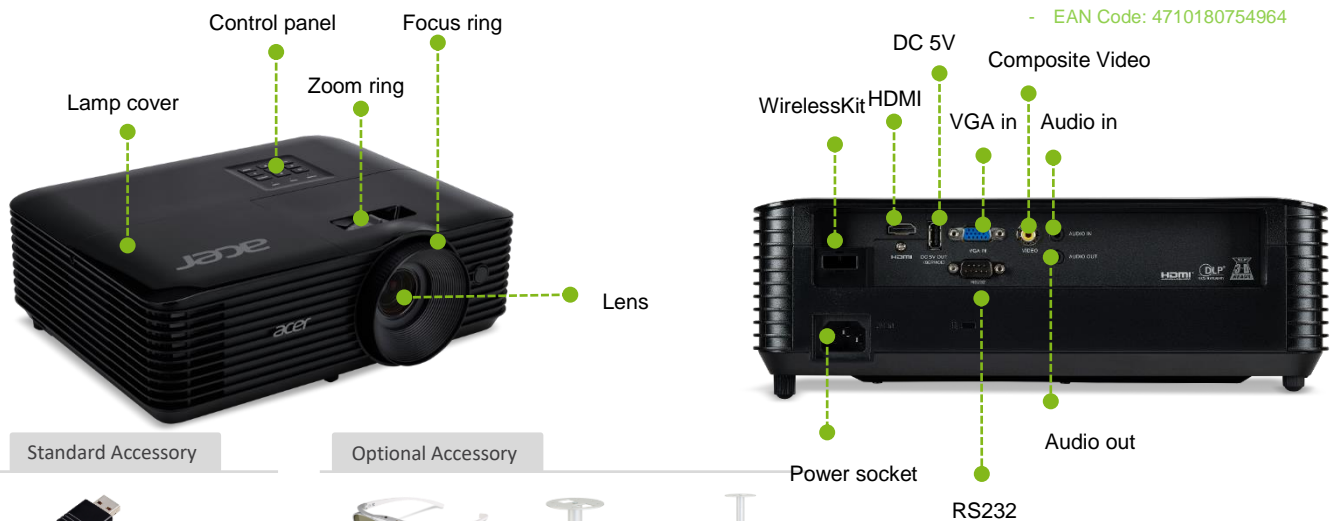

Product Specifications

Model name	X1227i
Projection system	DLP®
Resolution	XGA(1,024 x 768) Maximum WUXGA (1,920 x 1,200)
Brightness	4,000 ANSI Lumens (Standard), 3,200 ANSI Lumens (ECO),(Compliant with ISO 21118 standard)
Aspect ratio	4:3 (Native), 16:9 (Supported)
Contrast ratio	20,000:1Dynamic Black
Throw ratio	1.94 ~ 2.16 (51" @2m)
Zoom ratio	1.1X
Projection lens	F= 2.41~2.53, f = 21.85~24.01mm Manual Zoom & Focus
Lamp life	6,000 Hours (Standard) 30,000 Hours (ECO)
Noise level	27 dBA (ECO)
Input interface	Analog RGB/Component Video (D-sub) x 1 HDMI (Video, Audio, HDCP) x 1 PC Audio (Stereo mini jack) x 1 Composite Video (RCA) x 1
Output interface	DC Out (5V/1A, USB Type A) x 1 PC Audio (Stereo mini jack) x 1
Control interface	RS232 (D-sub) x 1
Network Interface	USB (Type A) x 1, for wireless dongle
Dimensions	313 x 240 x 113.7mm (12.3" x 9.4" x 4.5")
Weight	2.75kg (6.06lb)

Product View

X1227i

- Part Number: MR.JS611.001
- EAN Code: 4710180754964

Feature Highlights

Expressive Display

- 4,000 lumens high brightness
- 20,000:1 Dynamic Black
- Acer LumiSense smart adjustment
- Acer BlueLight Shield
- Acer ColorBoost3D brings true-to-life color
- Acer ColorSafe II prevents color decay
- HDMI 3D

Enhanced Usability

- Wireless projection frees you from cable chaos (default)
- Hidden dongle design
- 3W built-in speaker
- 24/7 operation

Installation flexibility

- 40-degree Auto H/V keystone
- Auto ceiling-mounted correction
- AC power on
- I/O power on

Eco-friendly Functionality

- Acer EcoProjection reduces power consumption up to 70%
- Up to 15,000 hours lamp life (ExtremeEco mode)

Standard Accessory

Wireless
Projection-Kit
UWA5

Optional Accessory

3D Glasses
E4W

Ceiling Mount
CM-01S

Ceiling
Mount

Brightness

Superior Laser Lighting

4,000 lumens high brightness provides the ability to project crystal clear, vibrant images from a long distance on a large screen even in daytime indoors.

BlueLightShield™

Acer BlueLightShield

Acer BlueLightShield allows users to lower levels of blue light to lessen the negative effects of blue light exposure. There are three levels of filter in projector suitable for different scenario. Each level also contains dynamic mechanism that will optimize the blue light level based on content. BlueLightShield can reduce up to 30% blue light and protect your eyes.

Wireless Projection

Wireless Projection

Paring with default Acer wireless dongle¹, you will be able to skip the cable and project from your smartphone, laptop or PC via wireless signal. Screen Mirroring² support allows quick and seamless screen-mirroring without installing extra app.

1. 1 Wireless dongle is required for wireless projection. Wireless dongle is standard accessory.
2. 2 Additional device must support Miracast technology.

Acer LumiSense

LumiSense incorporates a clever content-aware process. It analyzes projected content frame by frame and dynamically adjusts image visibility to optimum levels. Thanks to LumiSense intelligent judgment and dynamic adjustment, all dark scenes are clearly displayed with no loss of detail.

About Acer

Founded in 1976, today Acer is one of the world's top ICT companies and has a presence in over 160 countries. As Acer looks into the future, it is focused on enabling a world where hardware, software and services will infuse with one another to open up new possibilities for consumers and businesses alike. From service-oriented technologies to the Internet of Things to gaming and virtual reality, Acer's 7,000+ employees are dedicated to the research, design, marketing, sale, and support of products and solutions that break barriers between people and technology. More information is at www.acer.com.