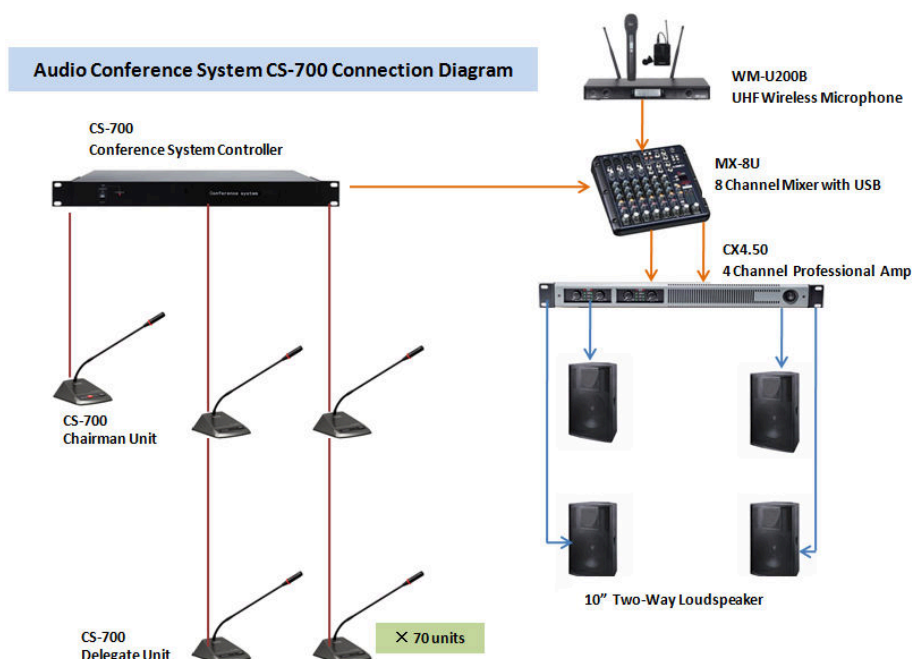

Specifications:

Model	CS-700
Description	Conference System Controller
System Capacity	70 units delegate microphone
Connection Way	Bus way, each microphone unit connected to the main line
Power Supply	AC220V or 115V, 50-60Hz
Power Consumption	50W
THD	<0.05%
S/N Ratio	>75dB
Frequency Response	100Hz-18KHz
Input	Two line inputs.
Output	One line output by XLR type
Output Impedance	47KΩ
Communication Port	3 ports to connect with delegate units by 8 PIN connector
Dimension	480(W)×240(D)×44(H)mm
Weight	3.4kg