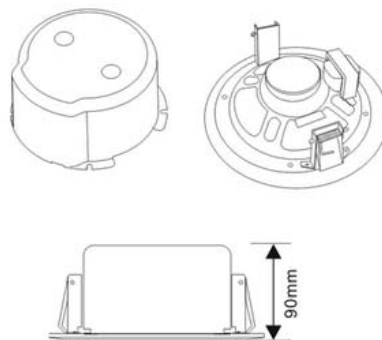

6" Ceiling Speaker (1.5W-3W-6W) CSK-66MC

Feature:

- ✓ Commercial ceiling speaker with transformer
- ✓ Ideal for school, office, hotel and airport background music system
- ✓ Rated power output 1.5W-3W-6W at 100V
- ✓ 6" full range paper driver unit
- ✓ Ceiling speaker with metal fire dome
- ✓ Line input 100V or 70V
- ✓ Metal enclosure, metal grille and metal back cover in white
- ✓ In-ceiling quick installation by spring clip

Specification:

Model	CSK-66MC
Description	6" Ceiling Speaker
Rated Power Output	1.5W-3W-6W
Line Input	100V or 70V
Frequency Response	100-18KHz
SPL(@1W/m)	92dB
Speaker Unit	6" full range paper cone
Cutout Size	175mm
Dimension	200(D)×90(H)mm
Material	Metal enclosure, metal grille and metal back cover in white
Mounting Way	In-ceiling spring clip quick installation
Weight	0.9kg
Packaging	630×430×250mm (12PCS)

Dimension:

Mounting Guidance:

6" Ceiling Speaker (1.5W-3W-6W) CSK-66MC

Frequency Response & SPL Diagrams: