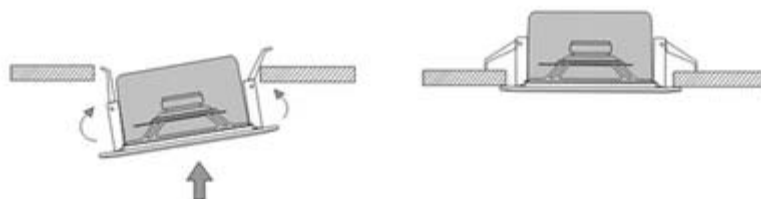

6" Ceiling Speaker (1.5W-3W-6W) CSK-66MC

Feature:

- ✓ Commercial ceiling speaker with transformer
- ✓ Ideal for school, office, hotel and airport background music system
- ✓ Rated power output 1.5W-3W-6W at 100V
- ✓ 6" full range paper driver unit
- ✓ Ceiling speaker with metal fire dome
- ✓ Line input 100V or 70V
- ✓ Metal enclosure, metal grille and metal back cover in white
- ✓ In-ceiling quick installation by spring clip

Specification:

Model	CSK-66MC
Description	6" Ceiling Speaker
Rated Power Output	1.5W-3W-6W
Line Input	100V or 70V
Frequency Response	100-18KHz
SPL(@1W/m)	92dB
Speaker Unit	6" full range paper cone
Cutout Size	175mm
Dimension	200(D)×90(H)mm
Material	Metal enclosure, metal grille and metal back cover in white
Mounting Way	In-ceiling spring clip quick installation
Weight	0.9kg
Packaging	630×430×250mm (12PCS)

Dimension:

Mounting Guidance:

6" Ceiling Speaker (1.5W-3W-6W) CSK-66MC

Frequency Response & SPL Diagrams: