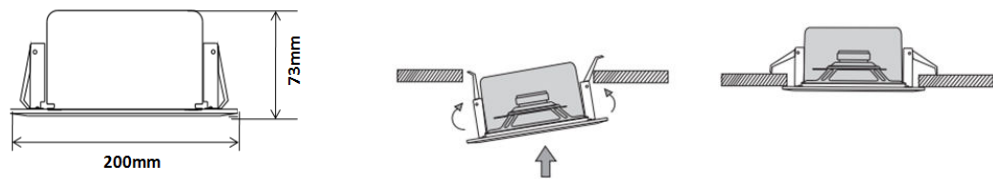

5" Ceiling Speaker (6W) CSK-56KC

Feature:

- ✓ Commercial ceiling speaker with transformer.
- ✓ 5" ceiling speaker for BGM and PA system use.
- ✓ Compact size consistent with spot lighting and architectural design.
- ✓ Ideal for school, office, hotel and airport background music system.
- ✓ Rated power output 6W at 100V.
- ✓ 5" full range paper driver unit.
- ✓ Line input 100V or 70V.
- ✓ Metal enclosure, metal grille with fire dome in white.
- ✓ In-ceiling quick installation by spring clip.

Specification:

Model	CSK-56KC
Description	Ceiling Speaker
Rated Power Output	6W
Line Input	100V or 70V
Frequency Response	100-16KHz
SPL(@1W/m)	92dB
Speaker Unit	5" full range paper cone
Cutout Size	175mm
Dimension	200(D)×73(H)mm
Material	Metal enclosure, metal grille with fire dome in white
Mounting Way	In-ceiling spring clip quick installation
Weight	0.9kg

Dimension & Mounting:

Frequency Response VS SPL: