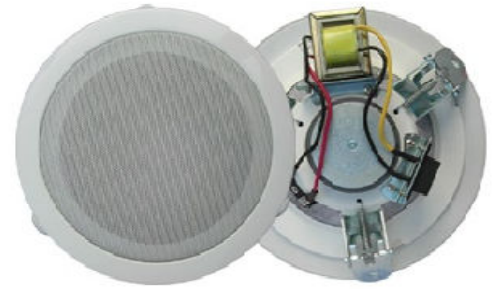

# 6" Ceiling Speaker (1.5-3-6W) CSK-66W

## Feature:

- ✓ Commercial ceiling speaker with transformer.
- ✓ 6" ceiling speaker for BGM and PA system use.
- ✓ Compact size consistent with spot lighting and architectural design.
- ✓ Ideal for school, office, hotel and airport background music system.
- ✓ Rated power output 1.5W-3W-6W at 100V.
- ✓ 6" full range paper cone.
- ✓ Line input 100V or 70V.
- ✓ Metal enclosure and metal grille in white.
- ✓ In-ceiling quick installation by spring clip.

## Specification:

<b>Model</b>	<b>CSK-66W</b>
<b>Description</b>	6" Ceiling Speaker
<b>Rated Power Output</b>	1.5W-3W-6W
<b>Line Input</b>	100V or 70V
<b>Frequency Response</b>	100-13KHz
<b>SPL(@1W/m)</b>	91dB
<b>Speaker Unit</b>	6" full range paper cone
<b>Cutout Size</b>	220mm
<b>Dimension</b>	245(D)×69(H)mm
<b>Material</b>	Metal enclosure and metal grille in white
<b>Mounting Way</b>	In-ceiling spring clip quick installation
<b>Weight</b>	0.97kg