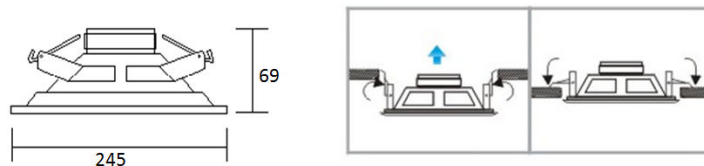

## Feature:

- ✓ Commercial ceiling speaker with transformer.
- ✓ 6" ceiling speaker for BGM and PA system use.
- ✓ Compact size consistent with spot lighting and architectural design.
- ✓ Ideal for school, office, hotel and airport background music system.
- ✓ Rated power output 1.5W-3W-6W at 100V.
- ✓ 6" full range paper cone.
- ✓ Line input 100V or 70V.
- ✓ Metal enclosure and metal grille in white.
- ✓ In-ceiling quick installation by spring clip.

## Specification:

<b>Model</b>	<b>CSK-66W</b>
<b>Description</b>	6" Ceiling Speaker
<b>Rated Power Output</b>	1.5W-3W-6W
<b>Line Input</b>	100V or 70V
<b>Frequency Response</b>	100-13KHz
<b>SPL(@1W/m)</b>	91dB
<b>Speaker Unit</b>	6" full range paper cone
<b>Cutout Size</b>	220mm
<b>Dimension</b>	245(D)×69(H)mm
<b>Material</b>	Metal enclosure and metal grille in white
<b>Mounting Way</b>	In-ceiling spring clip quick installation
<b>Weight</b>	0.97kg

## Dimension & Mounting: