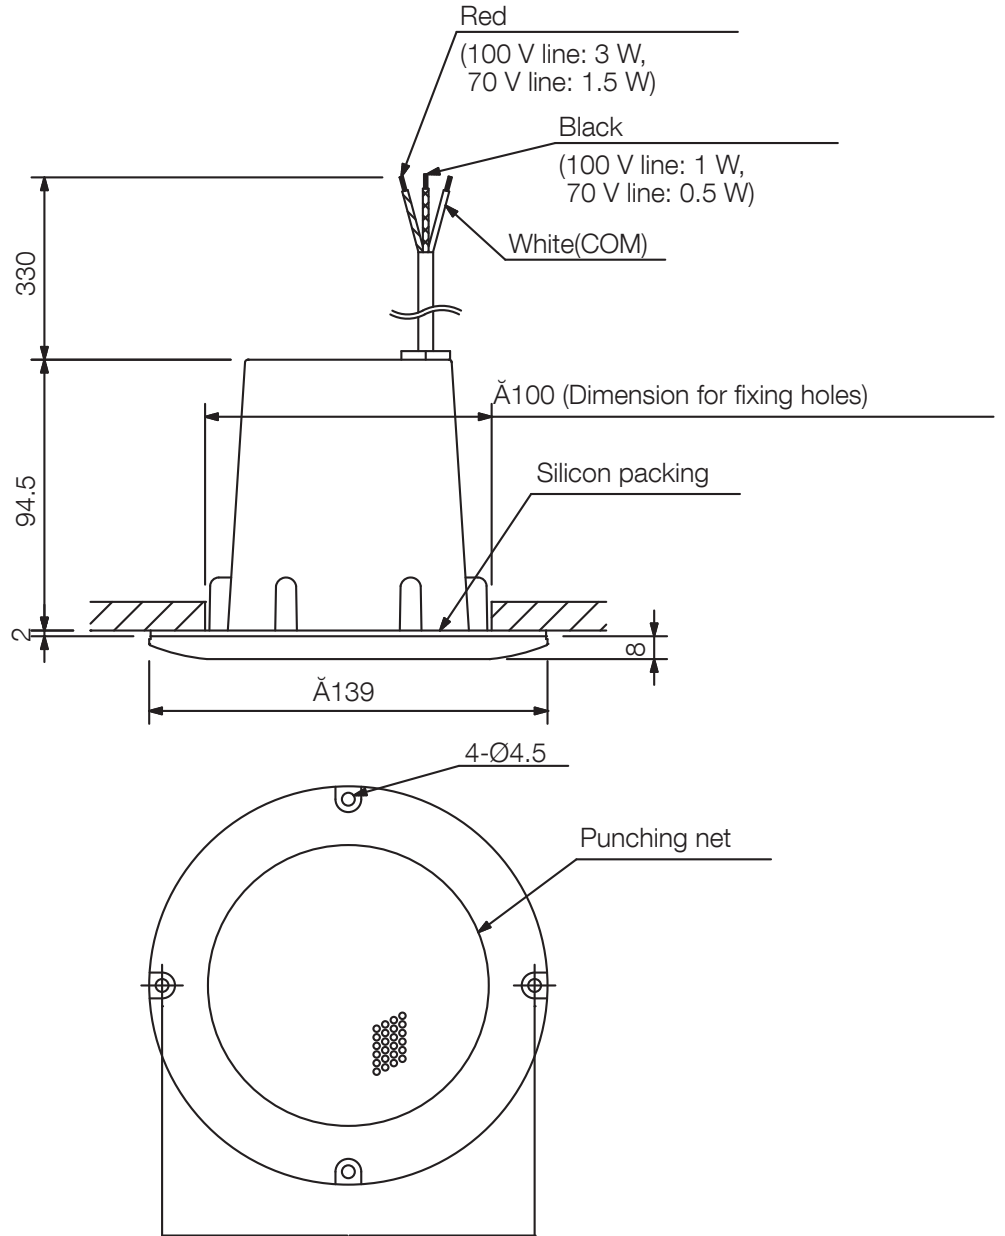

# PC-3CL

CEILING SPEAKER

The PC-3CL is a completely-sealed, flush-mounted ceiling speaker made up of a high power handling, splash-proof, small full-range speaker employing a plastic film diaphragm. Its chemical-resistant grille makes the speaker ideal for use in clean rooms, hospital operation rooms, and hot and humid locations such as bath rooms and wet sauna rooms.

## Specifications

Dimensions (W x H x D)	x 104,5
Dimensions (ø x D)	139 x 104,5 mm
Finish	Alloy-coated ABS resin, traffic white (RAL 9016 or equivalent),
Operating temperature	-20 °C to +60 °C

# PC-3CL

CEILING SPEAKER

Appearance

UNIT:mm

SCALE:1/3