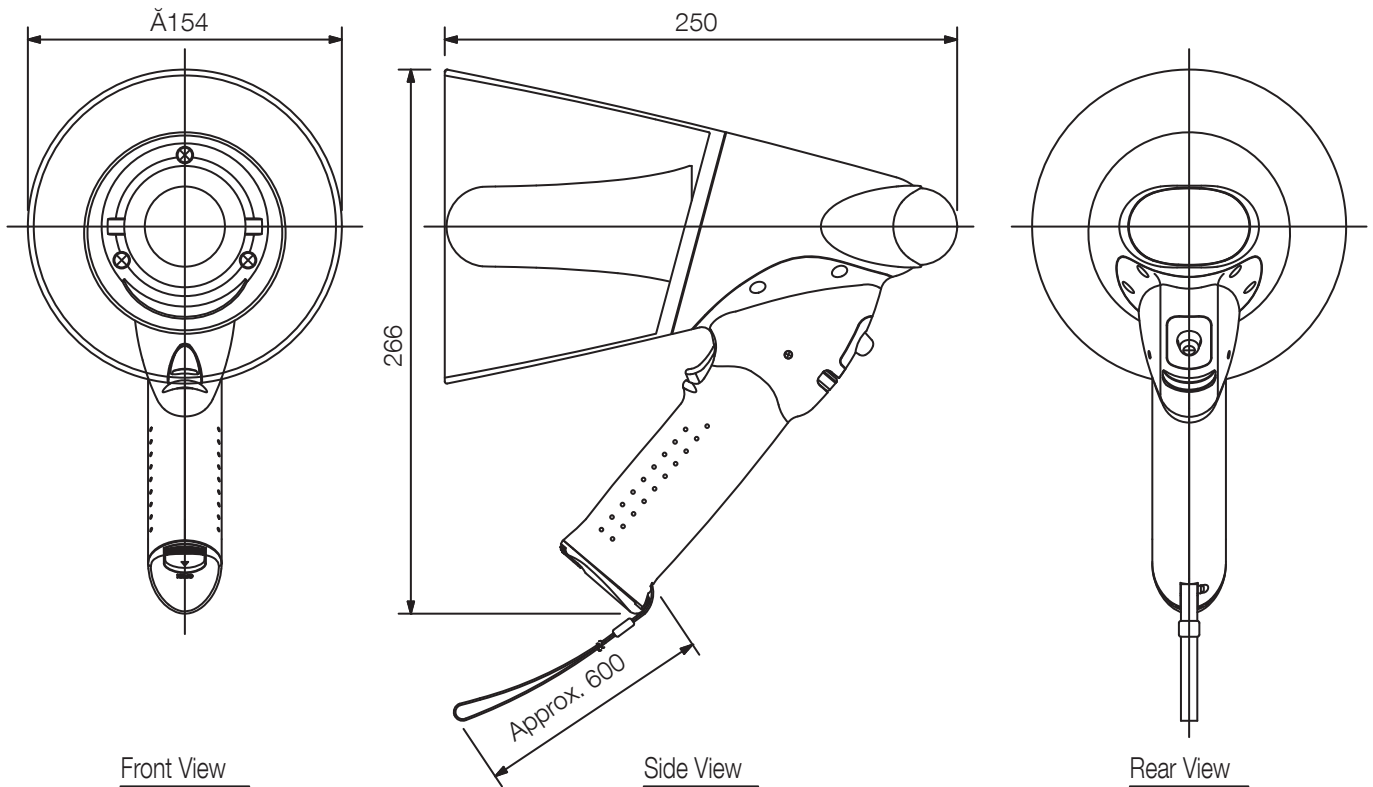

Appearance

Front View

Side View

Rear View

<Note on the audible range and battery life>

1. The indications of the audible range and battery life are based on the JEITA Standard(*1).
2. Audible Range presumes that the megaphone employs new batteries and is used on a quiet street.
  It varies depending on such conditions as battery consumption, ambient noise, wind direction and obstacles.
3. Battery Life assumes that megaphone is used for 30 minutes a day.

UNIT:mm

SCALE:1/4