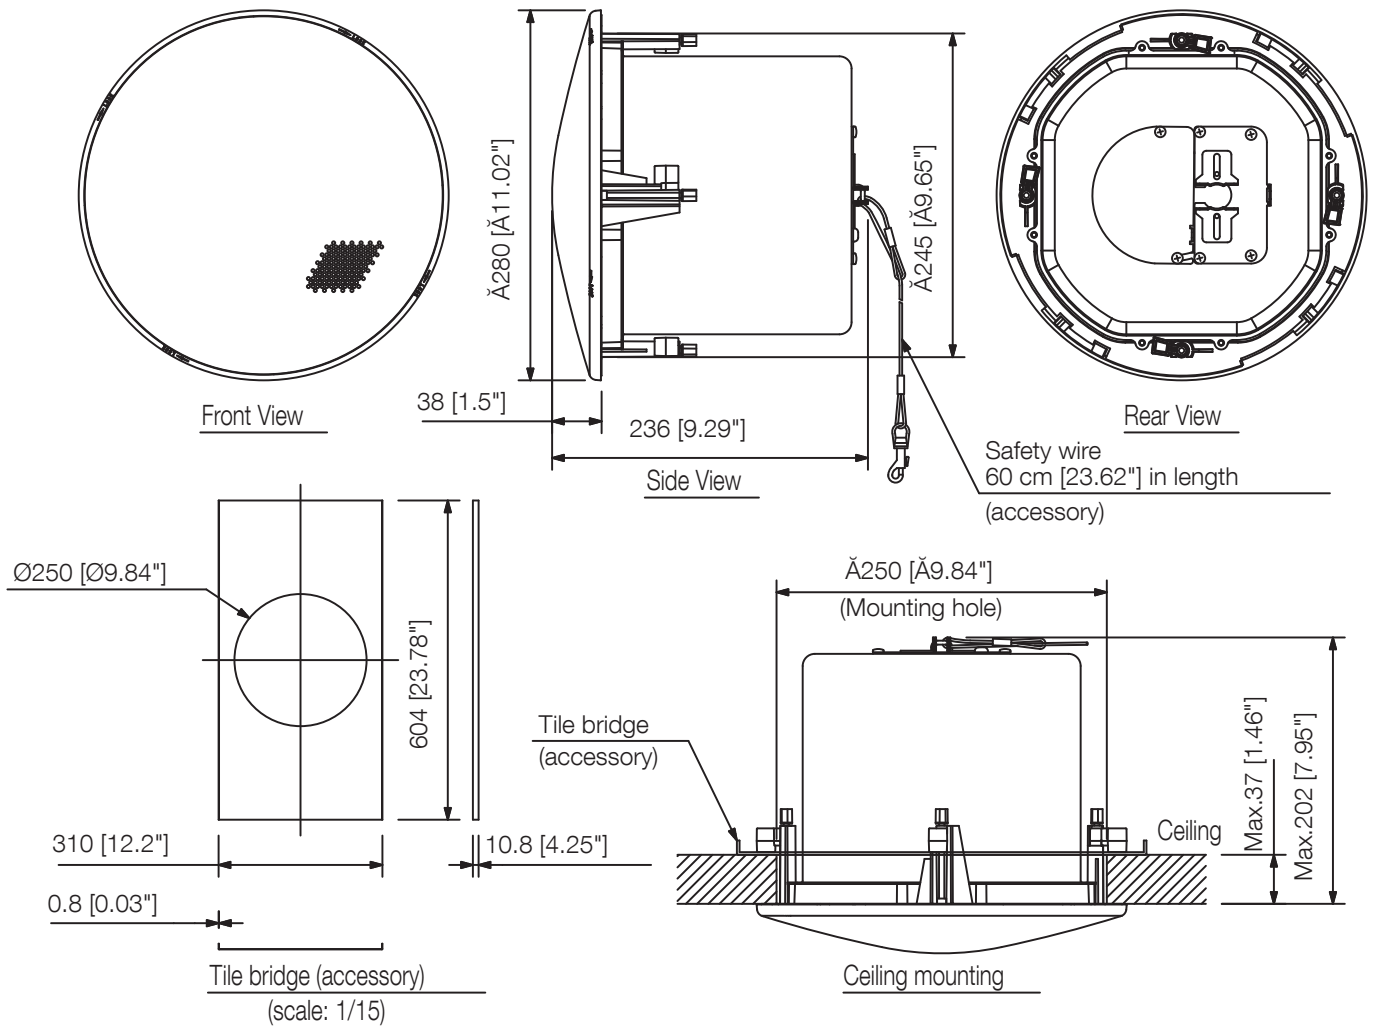

# F-2852C

PANEL CONE SPEAKER

The F-2852C ceiling and wall-mounted speaker covers a wide area and can be used for 25, 70 and 100 V line applications. Well-balanced sound can be heard uniformly at any location.

## Specifications

Dimensions (W x H x D)	x 227
Dimensions (ø x D)	280 x 227 mm
Finish	Steel plate, Fire-resistant ABS resin (resin material grade: UL-94 V-0), cream white (RAL 9001 or equivalent),

# F-2852C

PANEL CONE SPEAKER

Appearance

UNIT:mm

SCALE:1/6