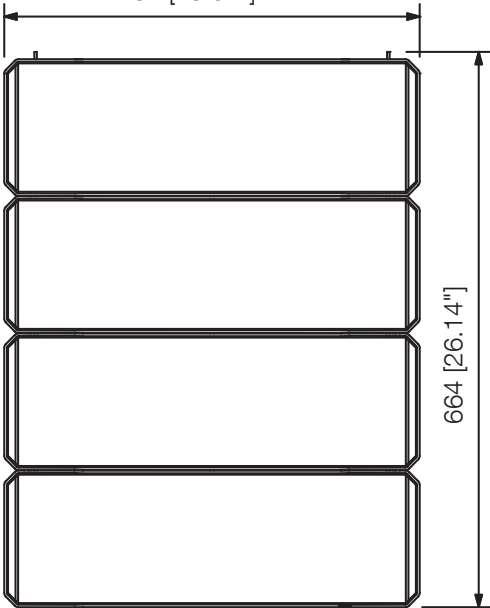

Article number:HX-7B-WP
 Alternative products: HX-7B, HX-7W, HX-7W-WP, HX-7B-WPEN, HX-7W-WPEN

Specifications

Dimensions (W x H x D)	497 x 664 x 274 mm
Dimensions (ø x D)	x 274 mm
Finish	Polypropylene resin, rust-proof coating, signal black(RAL 9004 or equivalent),
Operating humidity	90% at 40°C, 2 h
Operating temperature	-10°C ~ +50°C

HX-7B-WP

SPEAKER SYSTEM

Appearance

(Factory-preset: 0° mode)

Top View

497 [19.57"]

Front View

664 [26.14"]

274 [10.79"]

Side View

Rear View

UNIT:mm

SCALE:1/10