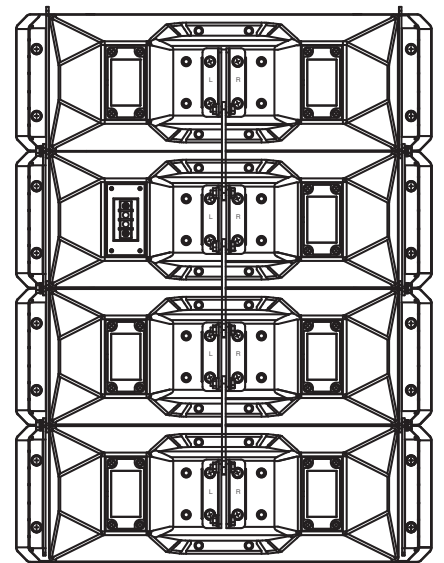

Article number:HX-7B-WP
 Alternative products: HX-7B, HX-7W, HX-7W-WP, HX-7B-WPEN, HX-7W-WPEN

Specifications

Dimensions (W x H x D)	497 x 664 x 274 mm
Dimensions (ø x D)	x 274 mm
Finish	Polypropylene resin, rust-proof coating, signal black(RAL 9004 or equivalent),
Operating humidity	90% at 40°C, 2 h
Operating temperature	-10°C ~ +50°C

HX-7B-WP

SPEAKER SYSTEM

Appearance

(Factory-preset: 0° mode)

Top View

497 [19.57"]

Front View

664 [26.14"]

274 [10.79"]

Side View

Rear View

UNIT:mm

SCALE:1/10