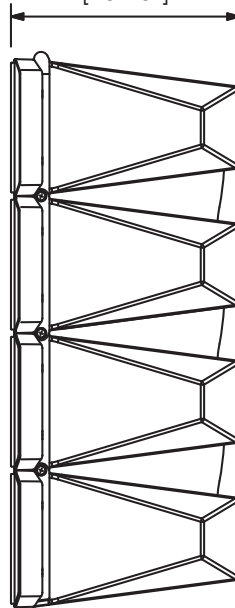

Article number:HX-7B-WP
 Alternative products: HX-7B, HX-7W, HX-7W-WP, HX-7B-WPEN, HX-7W-WPEN

Specifications

Dimensions (W x H x D)	497 x 664 x 274 mm
Dimensions (ø x D)	x 274 mm
Finish	Polypropylene resin, rust-proof coating, signal black(RAL 9004 or equivalent),
Operating humidity	90% at 40°C, 2 h
Operating temperature	-10°C ~ +50°C

HX-7B-WP

SPEAKER SYSTEM

Appearance

(Factory-preset: 0° mode)

Top View

497 [19.57"]

Front View

664 [26.14"]

274 [10.79"]

Side View

Rear View

UNIT:mm

SCALE:1/10