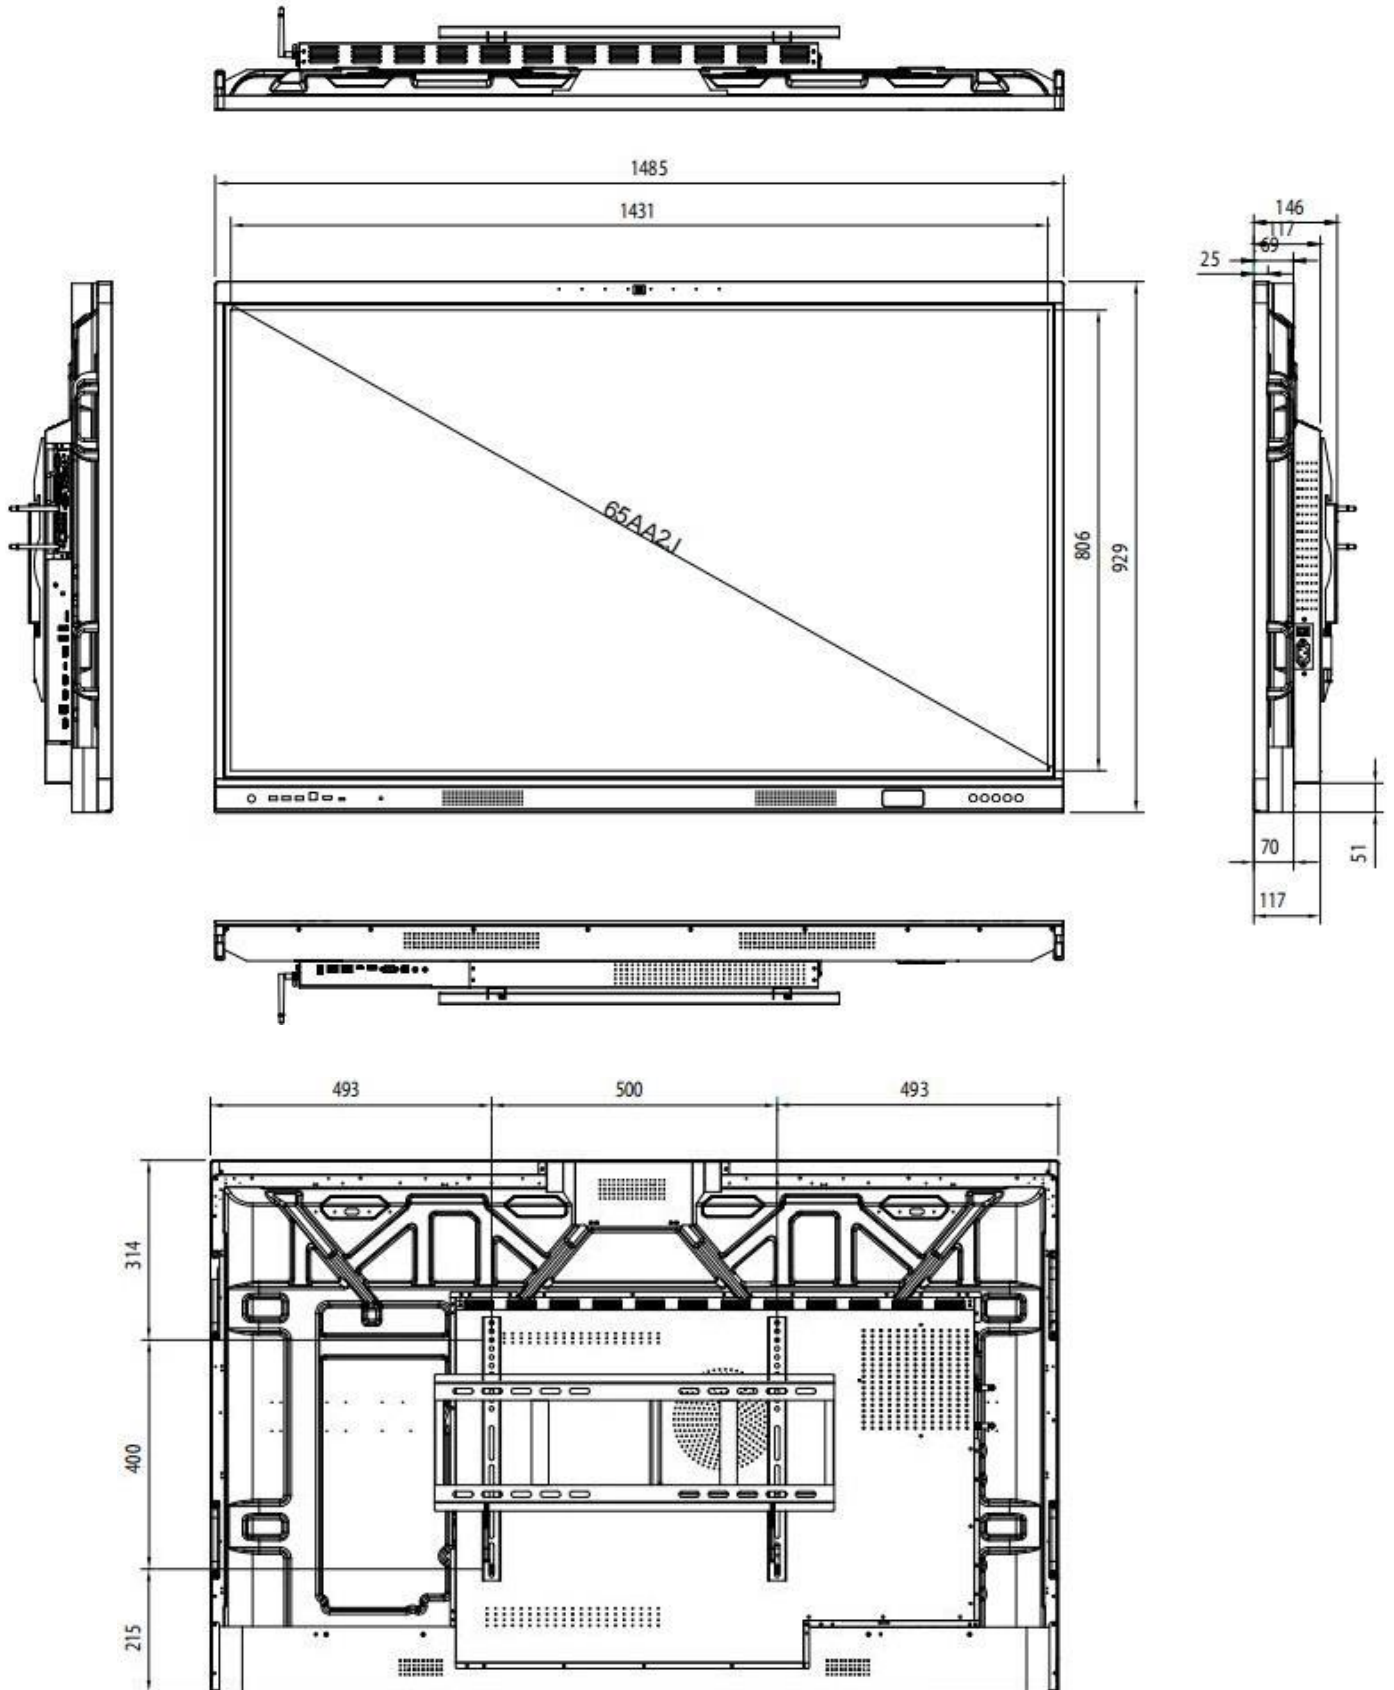

Display

Model	LE065MD	LE075MD	LE086MD
Diagonal Size	65"	75"	86"
Brightness	350cd/m ²		
Contrast Ratio	1200: 1	1600: 1	
Panel Type	TFT		
Backlight	Direct LED (DLED)		
Resolution	4K UHD (3840*2160)		
Display Ratio	16:9		
Response Rate	8ms (typ.)		
Refreshing Frequency	60Hz		
Viewing Angle	178°(H), 178°(V)		
Backlight Life Time	50,000 hrs		
Display Colors	10bit(1.07B)		
Glass	4mm Tempered Glass with Anti-Glare coating (MOHS 7)		
Dynamic Contrast Ratio	5000: 1		

Power

	65"	75"	86"
Voltage	100V~240V AC 50 / 60Hz		
Maximum Power	≤350W	≤400W	≤450W
Standby Power	≤0.5W		

Physical Specifications

	65"	75"	86"
Net Weight	40Kg±1.5 Kg	56Kg±1.5 Kg	66Kg±1.5 Kg
Gross Weight	46Kg±1.5 Kg	70Kg±1.5Kg	81Kg±1.5Kg
Product Size (mm) (W*H*D)	1485*929*117	1707*1054*117	1953*1192*117
Packing Size (mm) (W*H*D)	1576*980*200	1800*1125*200	2044*1262*200
VESA Hole Position (mm)	4-M8 screw hole 500*400	4-M8 screw hole 600*400	4-M8 screw hole 800*400

IQTouch TB1300 Pro 65inch Dimension

IQTouch TB1300 Pro 75inch Dimension

IQTouch TB1300 Pro 86inch Dimension