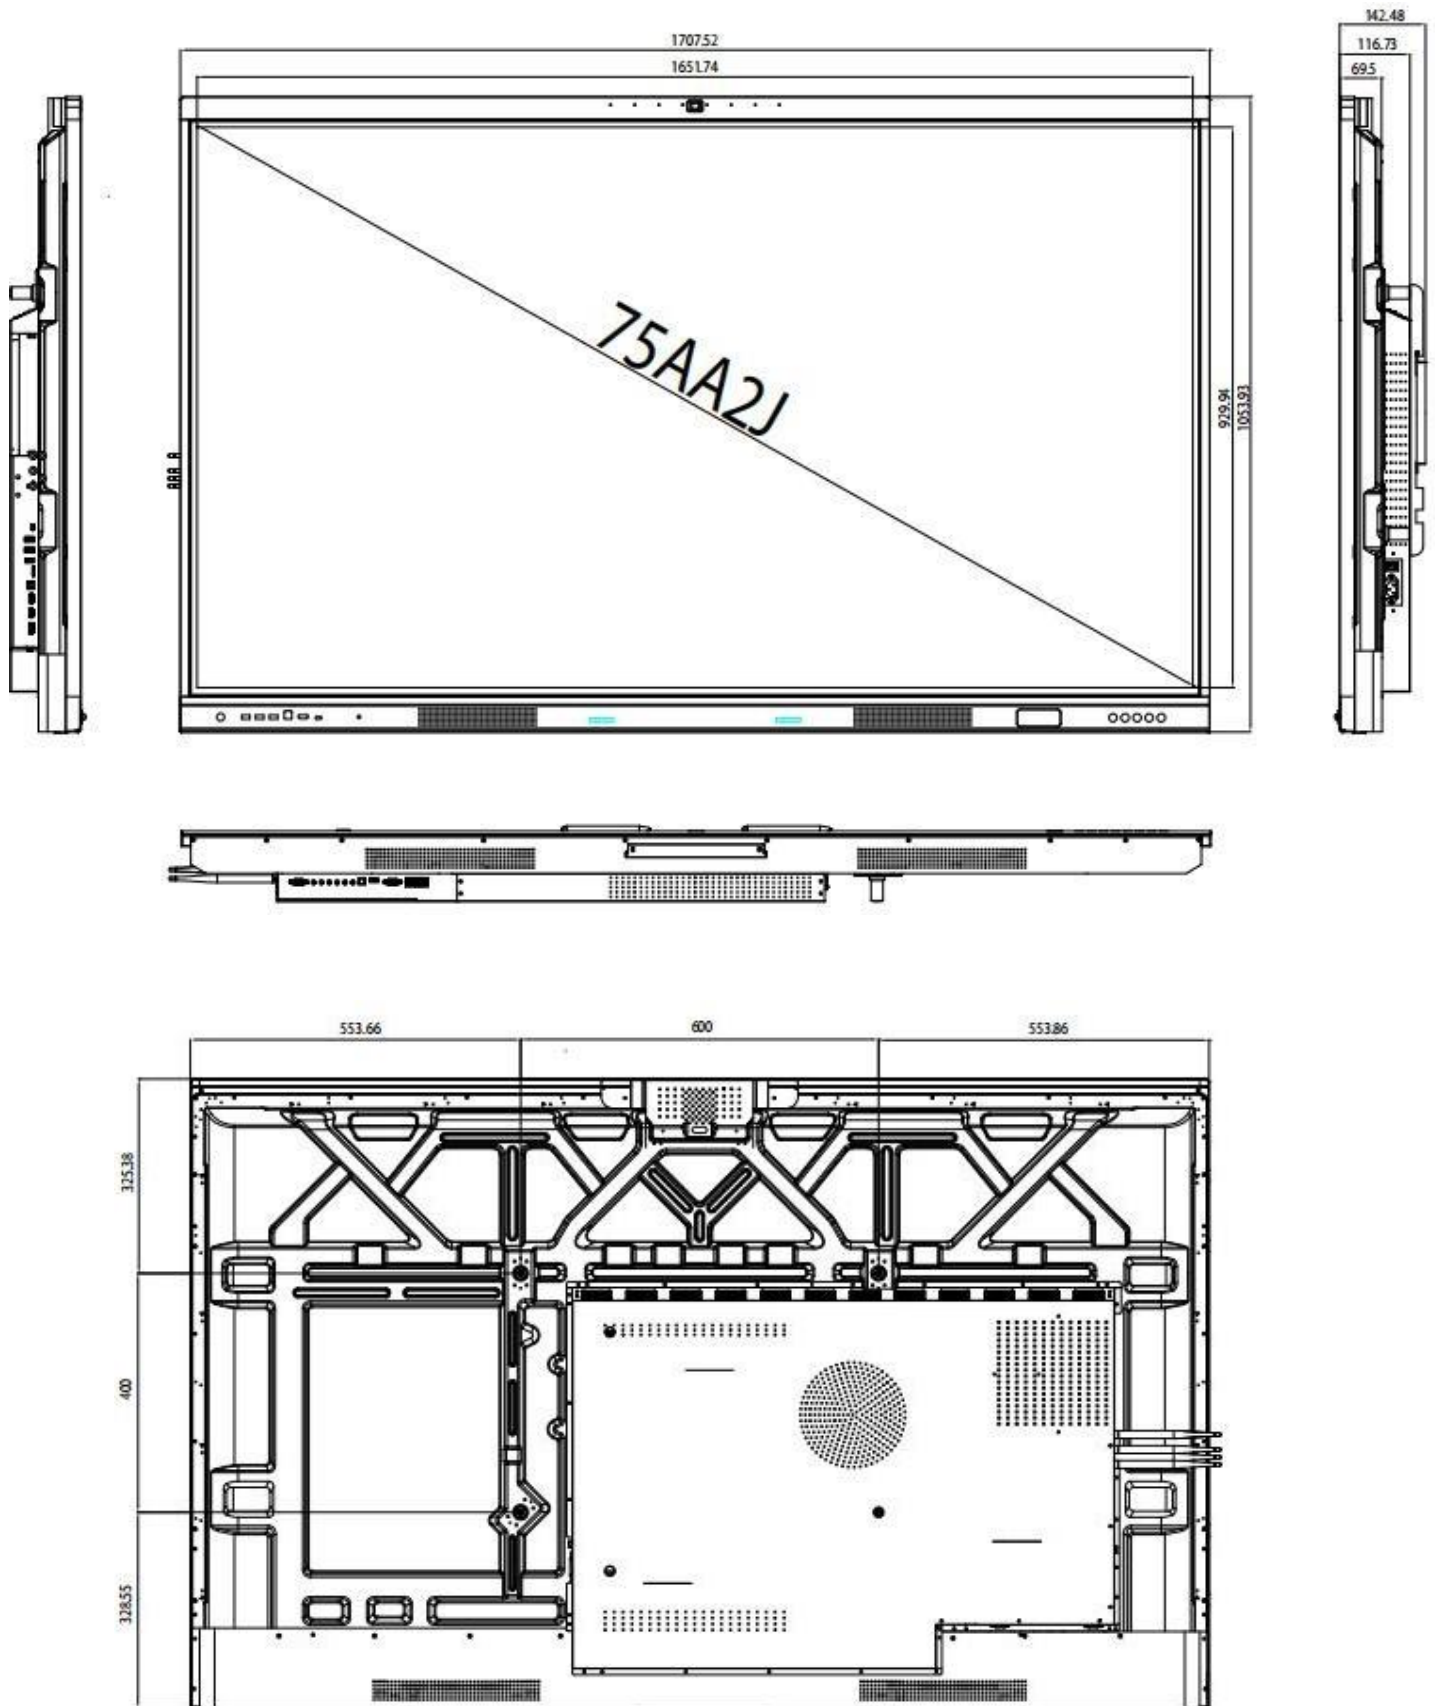

Display

Model	LE065MD	LE075MD	LE086MD
Diagonal Size	65"	75"	86"
Brightness	350cd/m ²		
Contrast Ratio	1200: 1	1600: 1	
Panel Type	TFT		
Backlight	Direct LED (DLED)		
Resolution	4K UHD (3840*2160)		
Display Ratio	16:9		
Response Rate	8ms (typ.)		
Refreshing Frequency	60Hz		
Viewing Angle	178°(H), 178°(V)		
Backlight Life Time	50,000 hrs		
Display Colors	10bit(1.07B)		
Glass	4mm Tempered Glass with Anti-Glare coating (MOHS 7)		
Dynamic Contrast Ratio	5000: 1		

Power

	65"	75"	86"
Voltage	100V~240V AC 50 / 60Hz		
Maximum Power	≤350W	≤400W	≤450W
Standby Power	≤0.5W		

Physical Specifications

	65"	75"	86"
Net Weight	40Kg±1.5 Kg	56Kg±1.5 Kg	66Kg±1.5 Kg
Gross Weight	46Kg±1.5 Kg	70Kg±1.5Kg	81Kg±1.5Kg
Product Size (mm) (W*H*D)	1485*929*117	1707*1054*117	1953*1192*117
Packing Size (mm) (W*H*D)	1576*980*200	1800*1125*200	2044*1262*200
VESA Hole Position (mm)	4-M8 screw hole 500*400	4-M8 screw hole 600*400	4-M8 screw hole 800*400

IQTouch TB1300 Pro 65inch Dimension

IQTouch TB1300 Pro 75inch Dimension

IQTouch TB1300 Pro 86inch Dimension