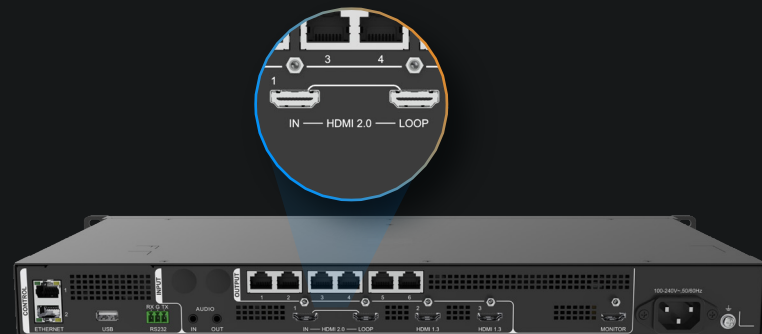

# Introduction

The VC6 Pro is an all-in-one controller featuring 6 Ethernet ports, combining video processing and LED controlling. A single device can support maximum loading capacity of 3.9 million pixels.

### Real 4K Inputs

- HDMI 2.0 interface for pixel-to-pixel clarity and superior image quality.