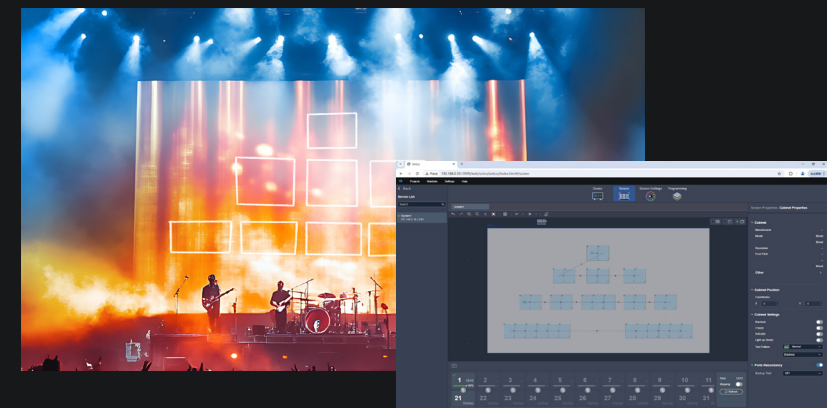

Free Topology

- Without rectangle restriction, loading capacity is calculated based on the physical cabinet, enhancing Ethernet port utilization and making configuration easier.