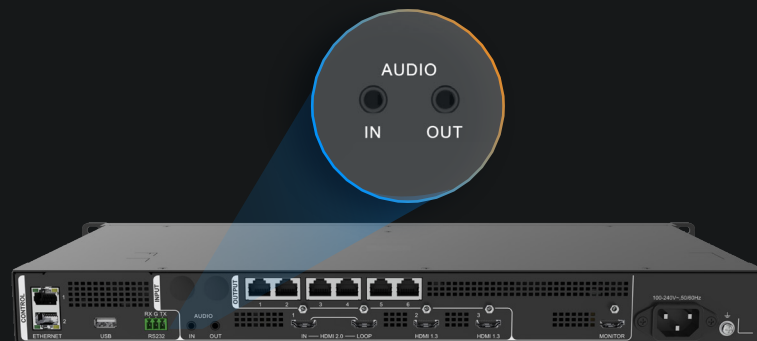

Independent Audio Connector

- Supports switching between independent audio and accompanied audio, no requirement for additional audio device.