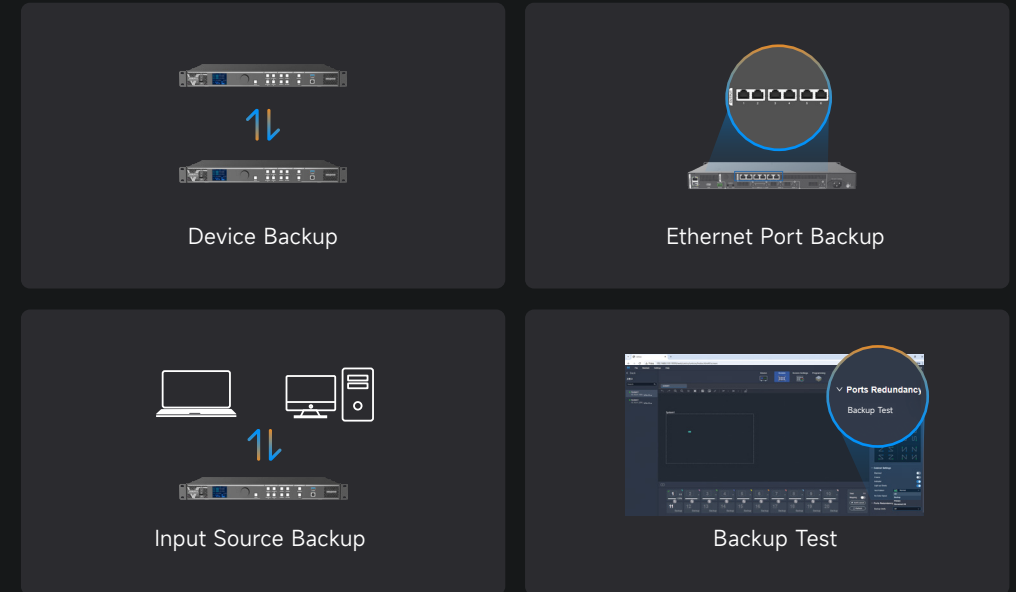

End-to-End Backup

Complete full-link backup ensures stability on-site.